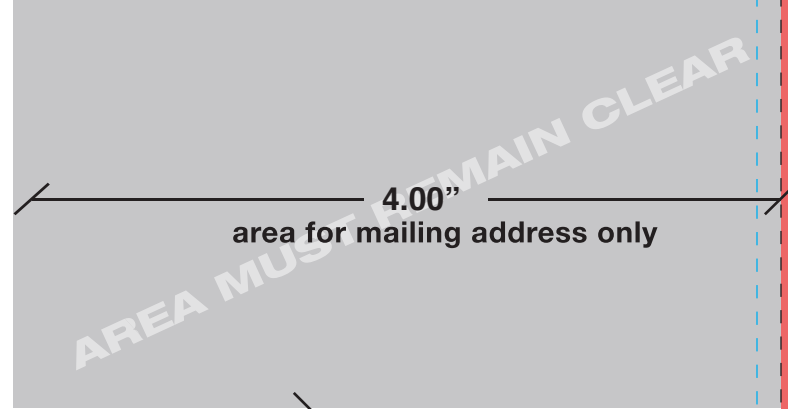

5.5" x 8.5" Postcard

bleed

Artwork that reaches the outline needs to extend to the edge of the **red line**.

cut line

This is where your artwork will be trimmed.
(Finished size ordered)

safety

All text must be kept within the **blue line**

Please delete this guideline before submitting your design to print.

Prst. Standard
U.S. Postage
PAID
Reno, NV
Permit #458

ARTWORK WITH BORDERS

Minimum border thickness must be 1/4 (0.25") thick plus the 1/8 (0.125") bleed for correct print ready artwork. Total border size from the bleed line is 3/8 (0.375"). Border example on the left.

5.5" x 8.5" Postcard Standard Mailing (back)

bleed

Artwork that reaches the outline needs to extend to the edge of the **red line**.

cut line

This is where your artwork will be trimmed.
(Finished size ordered)

safety

All text must be kept within the **blue line**

0.625"

postal marking area
5/8" minimum for barcode

Please delete this guideline before submitting your design to print.